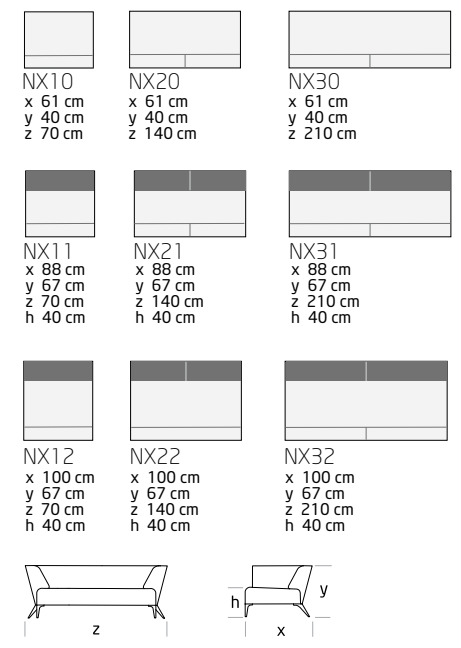

Mikołaj Wierszytłowski, designer

SATISFACTION

IKER

| iker.com.pl |

NEXT

NEXT

NEXT