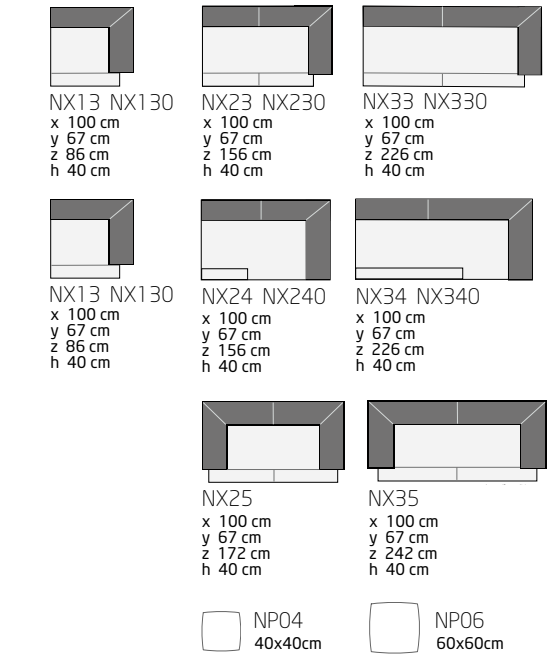

Mikołaj Wierszytłowski, designer

SATISFACTION

IKER

| iker.com.pl |

NEXT

NEXT

NEXT