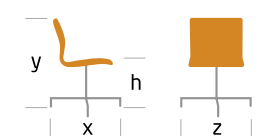

)a(

ego 

x 68,5 cm
y 75/87,5 cm
z 68,5 cm
h 40,5/53 cm

alterego is a family of ergonomic, light and modern chairs covered with top quality leather. A slender and surprisingly comfortable back smoothly turns into a seat – both are mounted on a springy steel frame, which guarantees unique comfort. The chair is available in three versions: basic – simple yet sophisticated design, with armrests and as an office chair on a star base with height-adjustable seat.