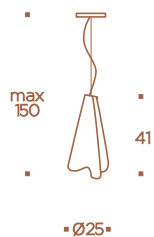

PARIGINA SMALL SOSPENSIONE/HANGING

T1.036 EXTRACHIARO SATINATO/COOL WHITE