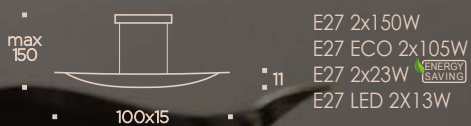

KA.NEW SMALL SOSPENSIONE/HANGING

- T1.030 BIANCO/WHITE
- T1.031 NERO/BLACK
- T1.032 FOGLIA ORO/GOLD LEAF