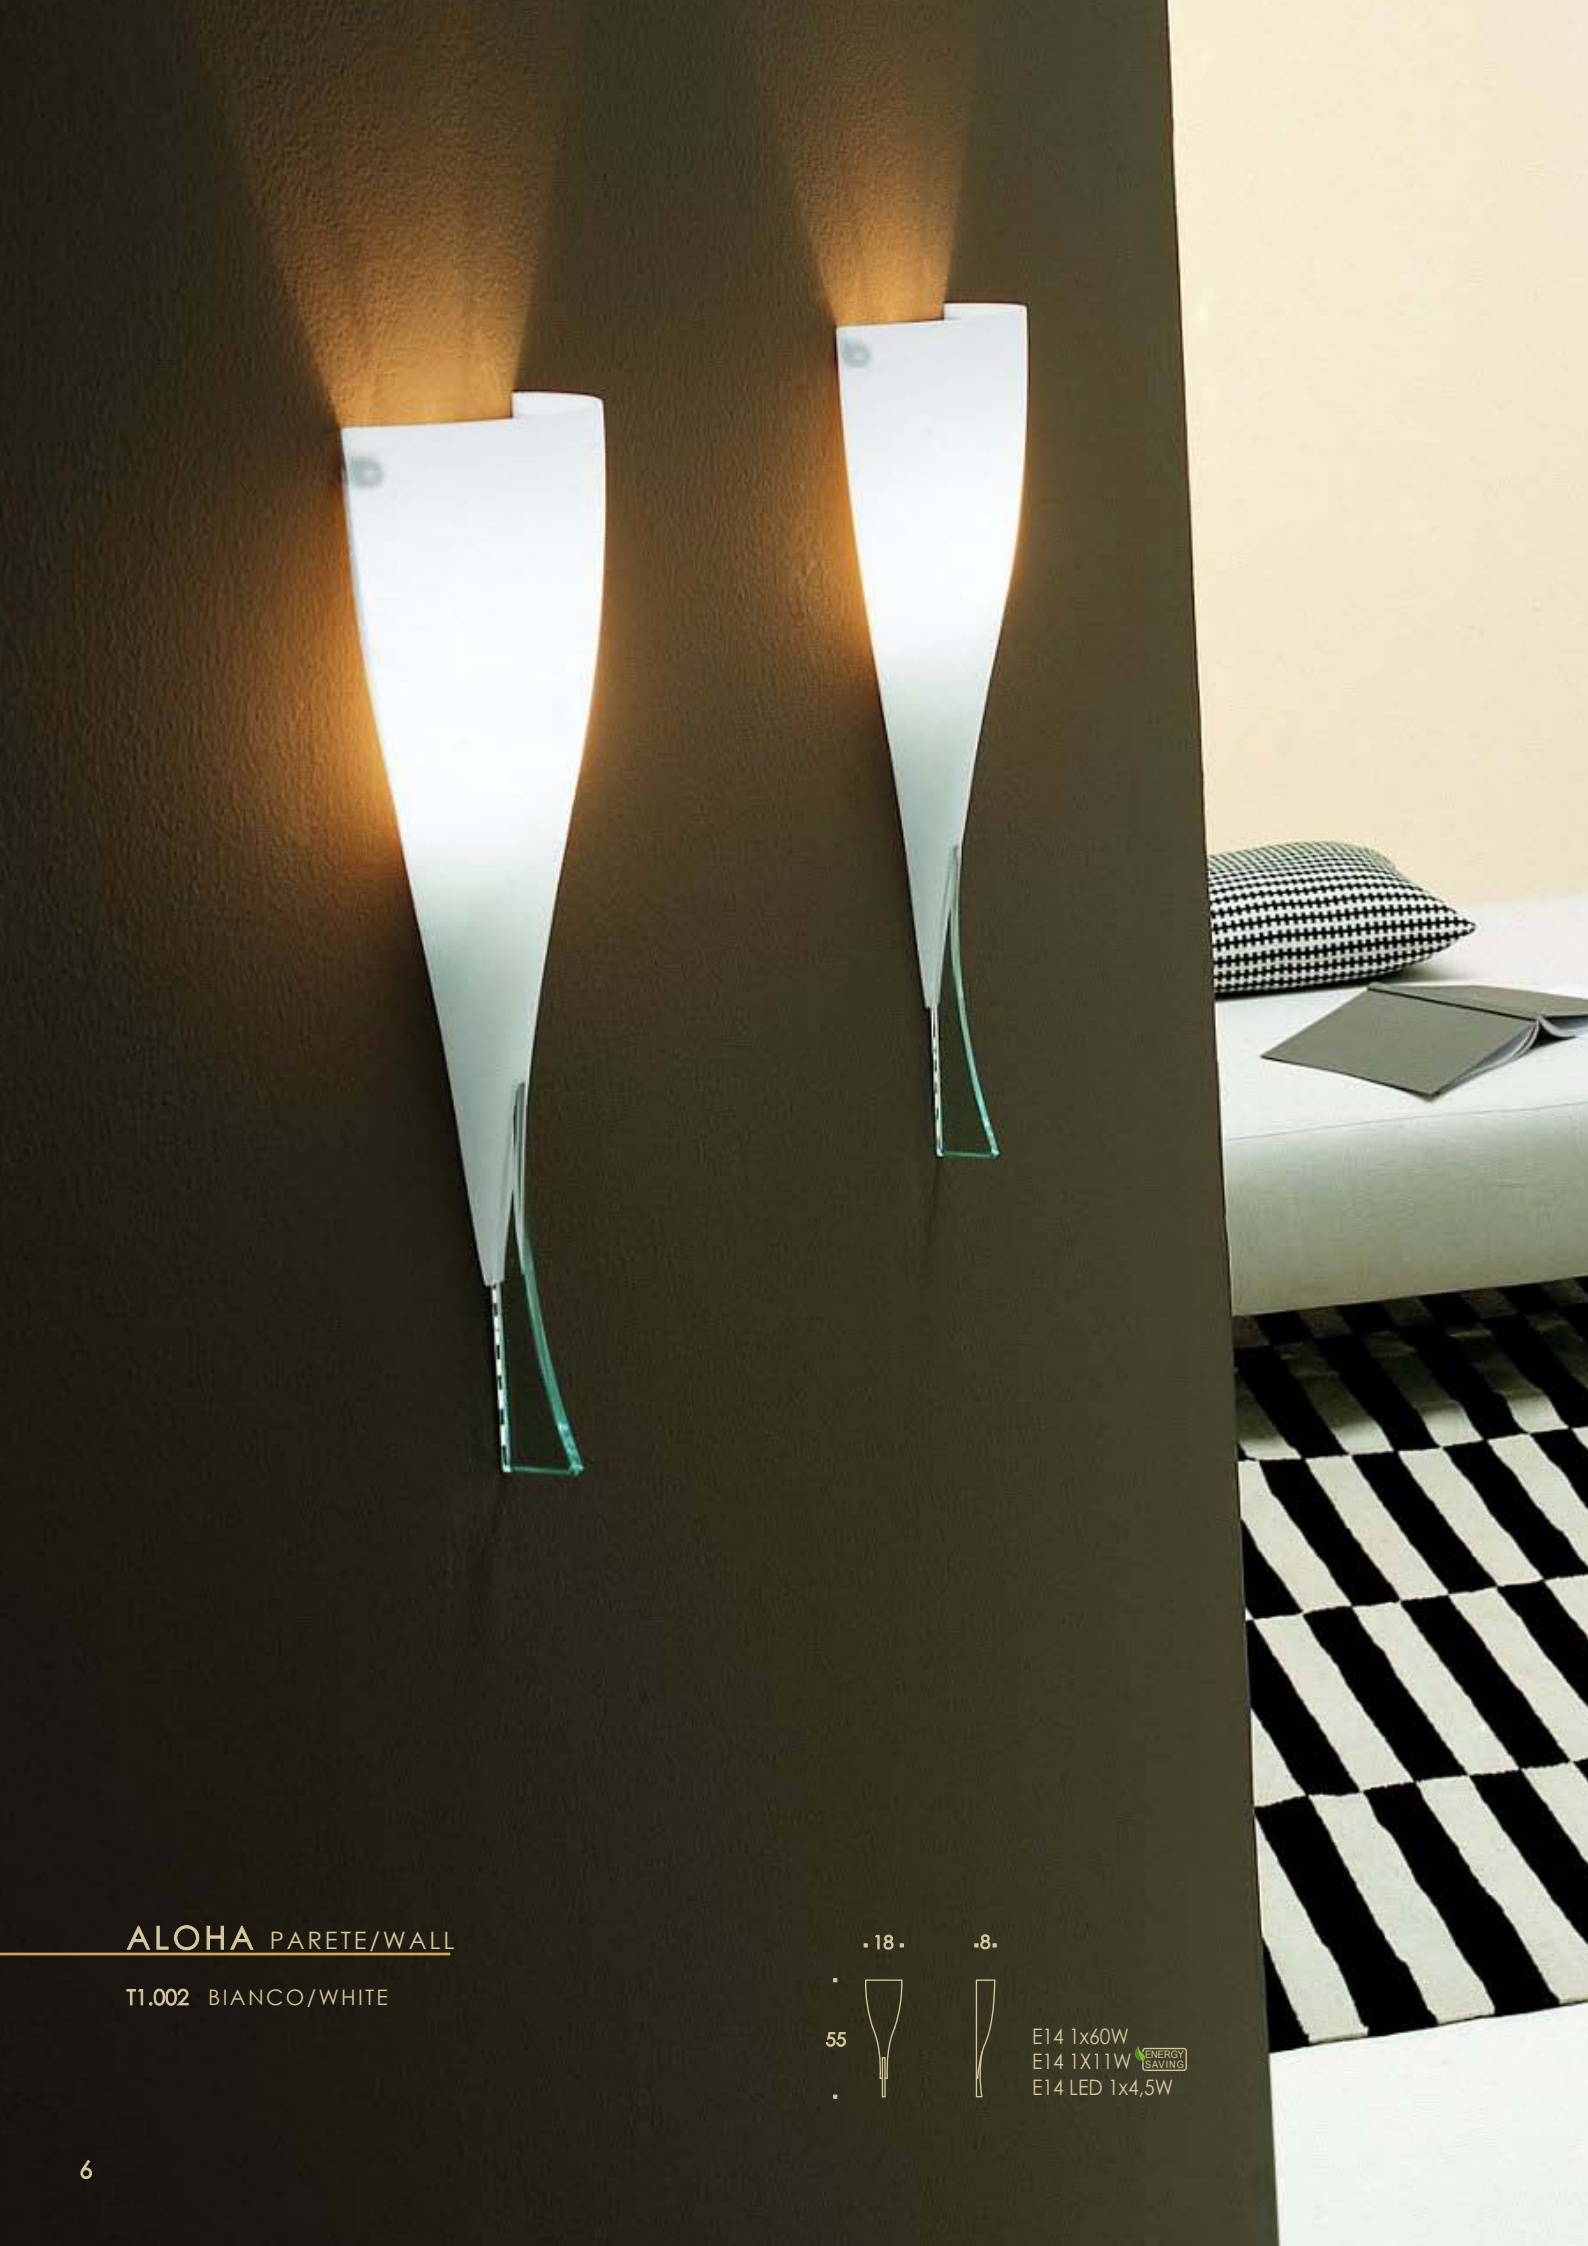

ALOHA PARETE/WALL

T1.002 BIANCO/WHITE