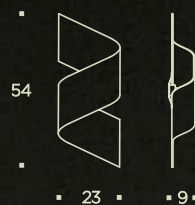

PAPILLON SMALL PARETE/WALL

- T3.007 EXTRACHIARO SATINATO/COOL WHITE
- T3.008 AMBRA/AMBER
- T3.009 TABACCO/TOBACCO BROWN
- T3.010 BIANCO/WHITE
- T3.011 FOGLIA ORO/ GOLD LEAF

PAPILLON MAX PARETE/WALL

- T3.012 EXTRACHIARO SATINATO/COOL WHITE
- T3.013 AMBRA/AMBER
- T3.014 FOGLIA ORO/ GOLD LEAF

R7s 80_{MM} 1x150W

R7s 80_{MM} 1x100W