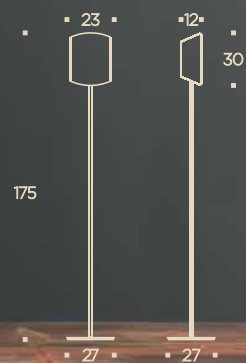

COCO MAX TAVOLO/TABLE

T4.010 BIANCO/WHITE

T4.011 EXTRACHIARO SATINATO/COOL WHITE

16

33

sp 12

E27 1x100W

E27 1X21 ENERGY SAVING

E27 LED 1x13W

E27 1x150W

E27 ECO 1X105W

E27 LED 1x13W

COCO TERRA/FLOOR

T2.008 BIANCO/WHITE

T2.009 EXTRACHIARO SATINATO/COOL WHITE