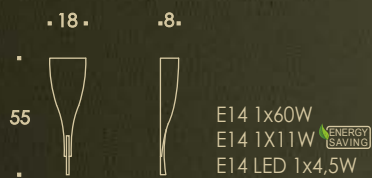

ALOHA PARETE/WALL

T1.002 BIANCO/WHITE