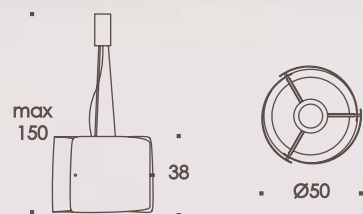

SPARTA SOSPENSIONE/HANGING

F1.010 BIANCO SATINATO/SATIN WHITE

E27 ALO 1x250W ; E27 GLOBE 1x150W
E27 1x140W ; E27 1x33W