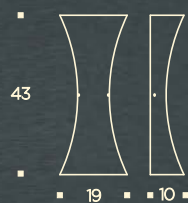

TROTTOLA PARETE/WALL

- T3.107 BIANCO SATINATO/SATIN WHITE
- T3.108 ROSSO LUCIDO/POLISHED RED
- T3.109 AMBRA LUCIDO/POLISHED AMBER
- T3.110 NERO LUCIDO/POLISHED BLACK
- T3.111 FOGLIA ORO/GOLD LEAF

E14 2x60W
E14 3x11W
E14 LED 2x4,5W