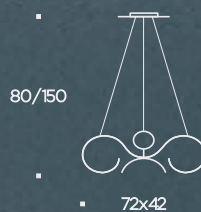

SIRI MAX PARETE/WALL

T3.016 EXTRACHIARO SATINATO/COOL WHITE

E27 2x100W
E27 2X21 
E27 LED 2x13W

SPACE

DESIGN MARINO BERGAMIN

SPACE SOSPENSIONE/HANGING

T1.038 EXTRACHIARO SATINATO/COOL WHITE

R7s 114mm 2x300W
R7s 114mm 2x230W 