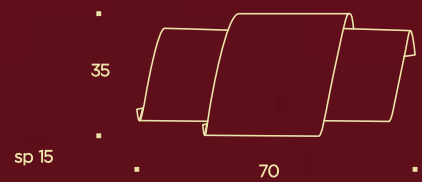

SPEEDY 3 SOFFITTO-PARETE/CEILING-WALL

T3.080 BIANCO-BIANCO/WHITE-WHITE

T3.081 BIANCO-AMBRA/WHITE-AMBER

E27 4x60W ; E27 4x11W E27 LED 4X10W