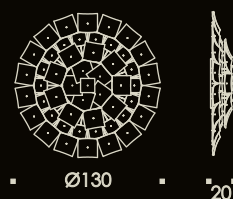

KB 130 SOFFITTO-PARETE/CEILING-HANGING

T3.018 BIANCO/WHITE
T3.017 MULTICOLORE/MULTICOLOUR

E27 7x100W
E27 7X21W ENERGY SAVING
E27 LED 7X13W