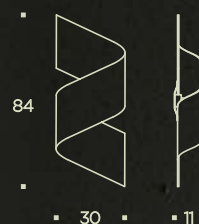

E27 2x100W

E27 2x21W

E27 LED 2x13W