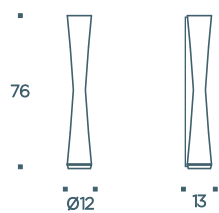

E27 SPOT HALO 1x50W
E27 1x23W 
E27 LED SPOT 1X7W

SIDERAL

SIDERAL PARETE/WALL

- T3.076 BIANCO/WHITE
- T3.077 ROSSO/RED
- T3.078 MOKA/MOKA
- T3.079 NERO/BLACK

2G11 1x40W

SIDERAL TERRA/FLOOR

- T2.021 BIANCO-BIANCO/WHITE-WHITE
- T2.020 ROSSO-BIANCO/RED-WHITE
- T2.019 MOKA-BIANCO/MOKA-WHITE
- T2.018 NERO-BIANCO/BLACK-WHITE