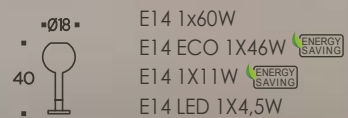

MIO PARETE/WALL

T3.126 BIANCO LUCIDO/POLISHED WHITE

E14 1x60W

E14 ECO 1X46W 

E14 1X11W 

E14 LED 1X4,5W

MIO SMALL TAVOLO/TABLE

T4.022 BIANCO LUCIDO/POLISHED WHITE