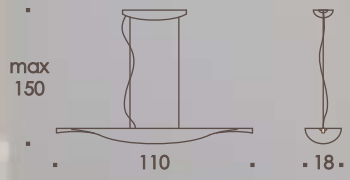

ZERO P. 216

ALOHA

DESIGN ROBERTO CADDEO

ALOHA PARETE/WALL

T1.002 BIANCO/WHITE

R7s 80mm 2x150W
R7s 80mm 2x100W 

ALOHA SOSPENSIONE/HANGING

T1.0002 BIANCO/WHITE