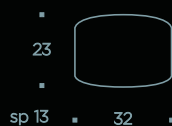

SIRI MAX PARETE/WALL

T3.016 EXTRACHIARO SATINATO/COOL WHITE

E27 2x100W
E27 2X21
E27 LED 2x13W