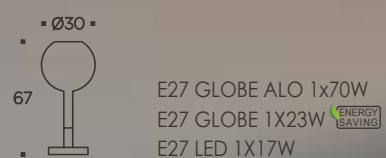

MIO MAX TAVOLO/TABLE

T4.019 BIANCO LUCIDO/POLISHED WHITE