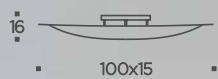

KA.NEW SOFFITTO/CEILING

- T3.102 BIANCO/WHITE