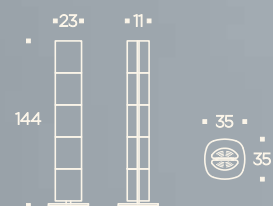

T2.027 BIANCO LUCIDO/POLISHED WHITE

E27 GLOBE ALO 1x70W

E27 LED 1x17W

MULTIPLIO

MULTIPLIO SMALL TERRA/FLOOR

T2.022 EXTRACHIARO SATINATO/COOL WHITE
E27 5x60W ; E27 LED 5x4,5W

T2.023 EXTRACHIARO SATINATO/COOL WHITE
T8 2x36W