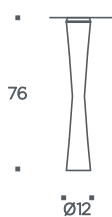

E27 SPOT HALO 1x50W
E27 1x23W 
E27 LED SPOT 1X7W

SIDERAL

SIDERAL PARETE/WALL

- T3.076 BIANCO/WHITE
- T3.077 ROSSO/RED
- T3.078 MOKA/MOKA
- T3.079 NERO/BLACK

2G11 1x40W

SIDERAL TERRA/FLOOR

- T2.021 BIANCO-BIANCO/WHITE-WHITE
- T2.020 ROSSO-BIANCO/RED-WHITE
- T2.019 MOKA-BIANCO/MOKA-WHITE
- T2.018 NERO-BIANCO/BLACK-WHITE