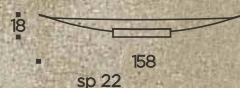

T3.094 BIANCO/WHITE

FLOWER 71 SOFFITTO-PARETE/CEILING-WALL

T3.095 BIANCO/WHITE

• Ø61
• Ø61
• Ø61

E14 1x150W
E14 ECO 1x46W

KA.NEW

KA.NEW MAX PARETE/WALL

- T3.099 BIANCO-CROMO/WHITE-CHROME
- T3.100 NERO-CROMO/BLACK-CHROME
- T3.101 FOGLIA ORO-NERO/GOLD LEAF-BLACK