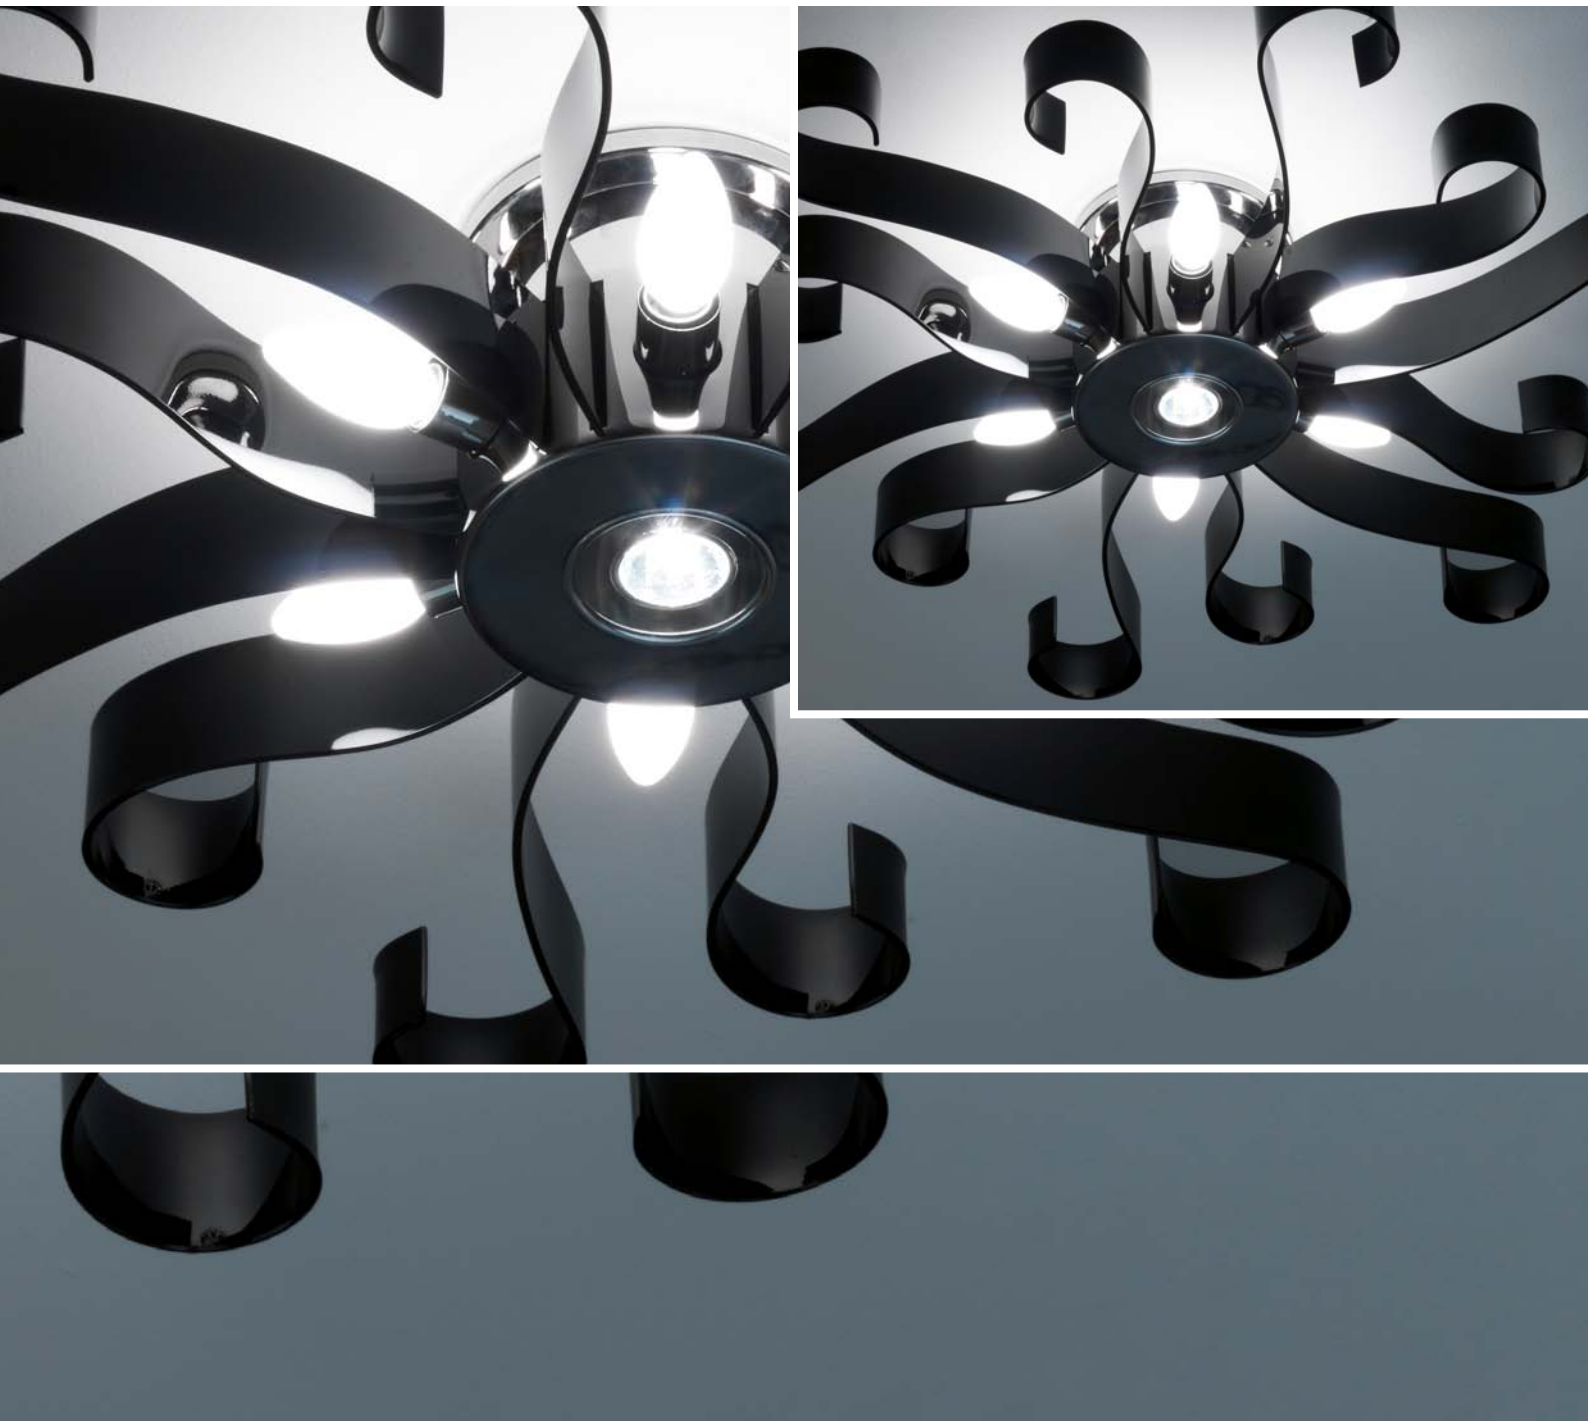

ANTIBES

DESIGN BRUNO MENEGON & ANNAROSA ROMANO

ANTIBES SOSPENSIONE/HANGING

- T1.028 BIANCO-BIANCO/WHITE-WHITE
- T1.048 NERO-CROMO/BLACK-CHROME
- T1.049 FOGLIA ORO-NERO/GOLD LEAF-BLACK

E14 6x60W
E14 6x11W ENERGY SAVING
E14 LED 6x4,5W
+
GU10 1x50w
Gu10 LED 1x5,3W