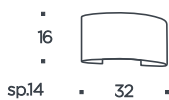

AURORA 16 PARETE/WALL

T3.029 EXTRACHIARO SATINATO/COOL WHITE

T3.118 FOGLIA ORO/ GOLD LEAF