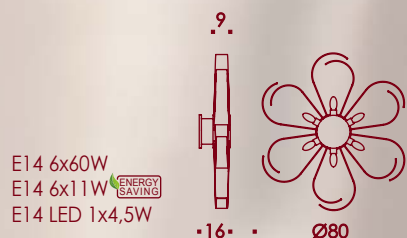

E14 6x60W ; E14 6x11W  ; E14 LED 1x4,5W

NICE 80 SOFFITTO-PARETE/CEILING-WALL

- F3.026 VIOLA-VIOLA-VIOLA/PURPLE-PURPLE-PURPLE
- F3.025 BIANCO-BIANCO-BIANCO/WHITE-WHITE-WHITE
- F3.027 BIANCO-BIANCO-GRIGIO/WHITE-WHITE-GREY
- F3.028 BIANCO-BIANCO-ARANCIO/WHITE-WHITE-ORANGE
- F3.029 BIANCO-BIANCO-VERDE/WHITE-WHITE-GREEN
- F3.030 BIANCO-BIANCO-VIOLA/WHITE-WHITE-PURPLE