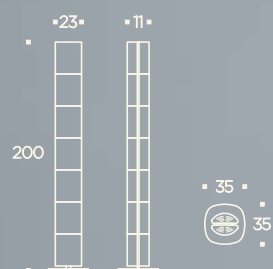

MULTIPLIO MAX TERRA/FLOOR

T2.024 EXTRACHIARO SATINATO/COOL WHITE
E27 7x60W ; E27 LED 7x4,5W

T2.025 EXTRACHIARO SATINATO/COOL WHITE
T8 6x18W