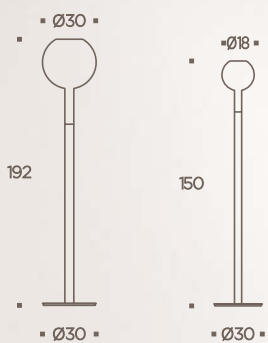

MIO SMALL TERRA/FLOOR

T2.030 BIANCO LUCIDO/POLISHED WHITE

E14 1x60W

E14 ECO 1x46W

E14 LED 1x4,5W

MIO MAX TERRA/FLOOR

T2.027 BIANCO LUCIDO/POLISHED WHITE

E27 GLOBE ALO 1x70W

E27 LED 1x17W