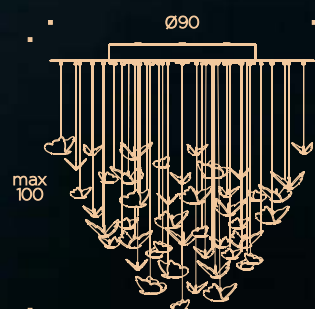

PARADISO SMALL SOSPENSIONE/CEILING

T1.024 BIANCO/WHITE

T1.025 MULTICOLORE/MULTICOLOURS

Gu10 3x50W
Gu10 LED 3X5,3W

PARADISO MAX SOSPENSIONE/CEILING

T1.026 BIANCO/WHITE

T1.027 MULTICOLORE/MULTICOLOURS

Gu10 5x50W
Gu10 LED 5X5,3W