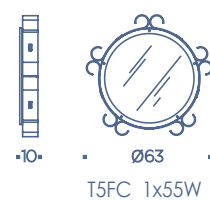

ANTIBES MIRÒ PARETE/WALL

1. T3.026 BIANCO-BIANCO/WHITE-WHITE
   T3.027 NERO-CROMO/BLACK-CHROME