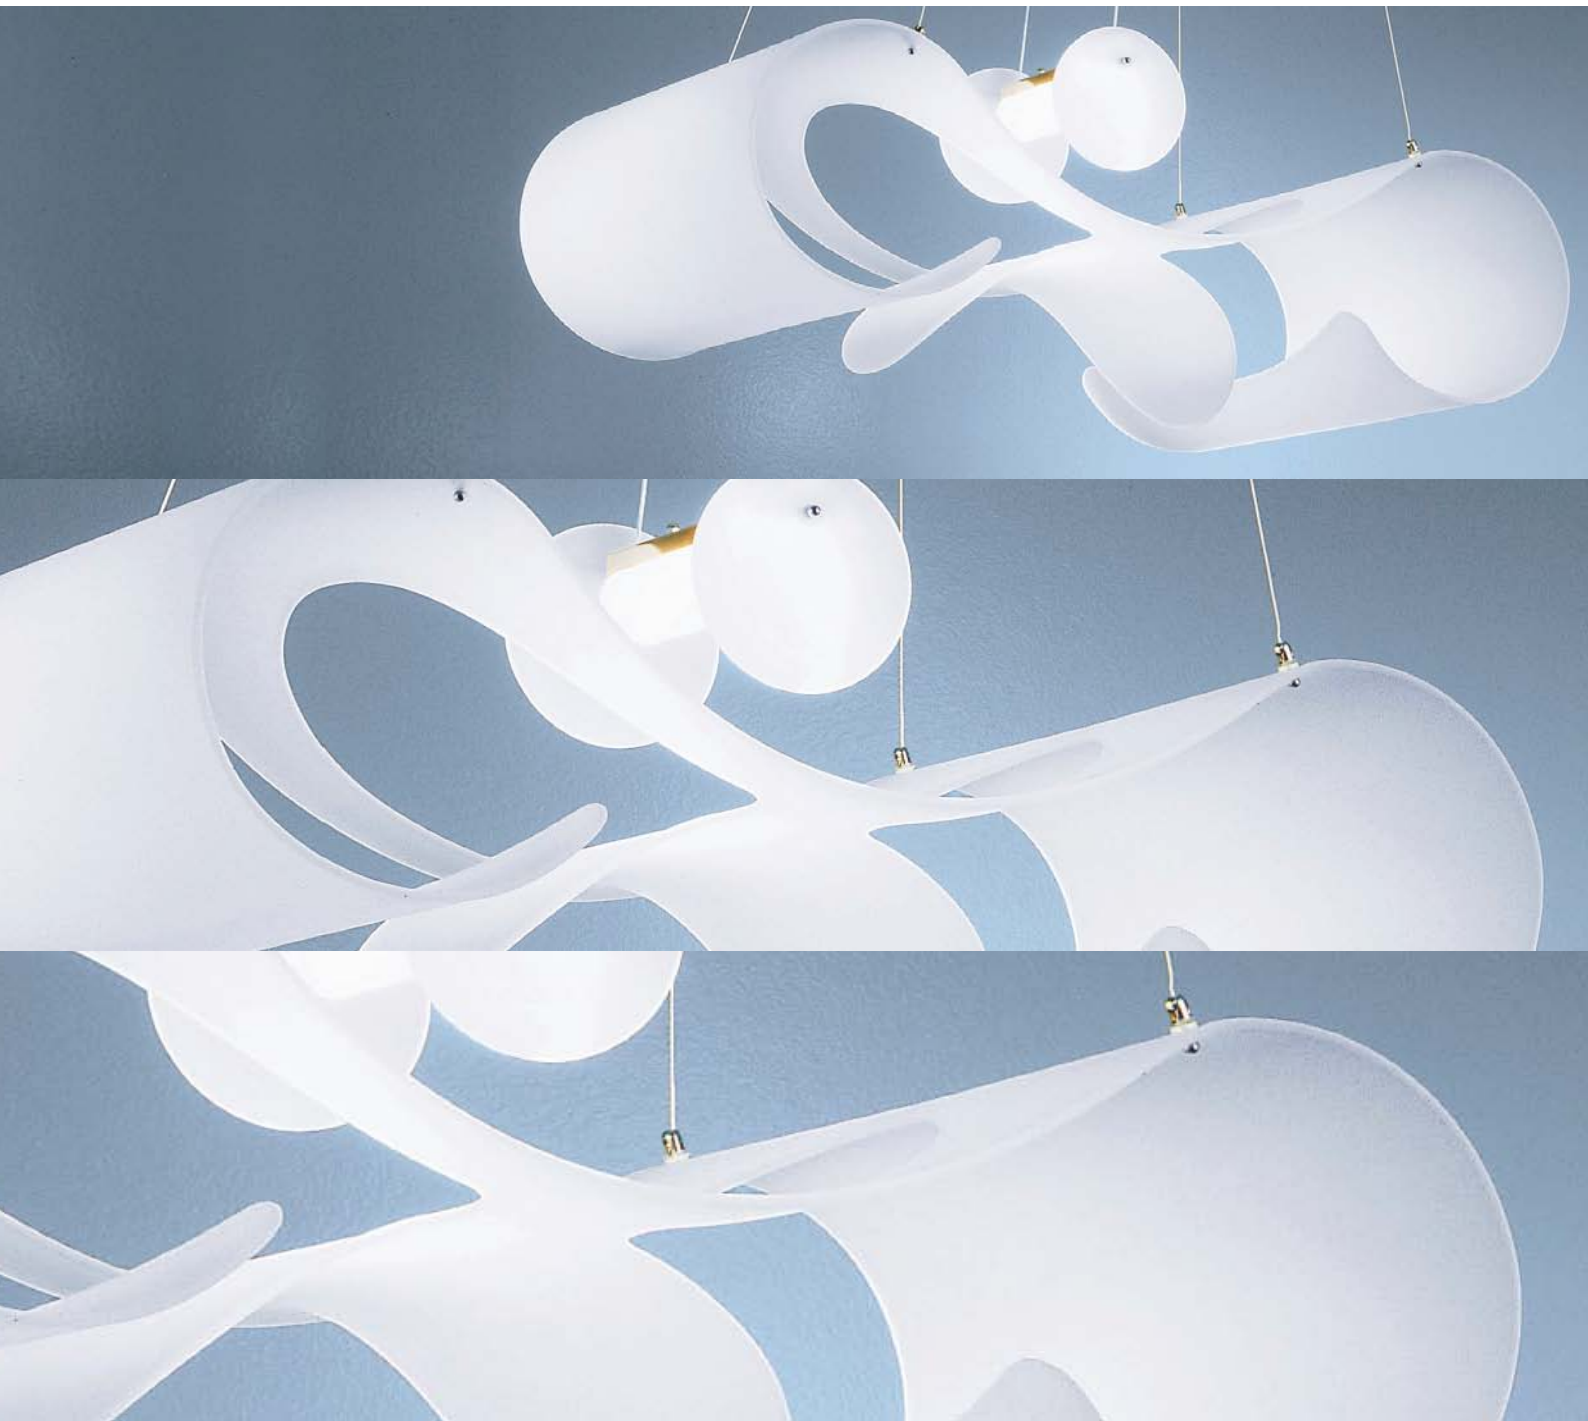

SPACE

DESIGN MARINO BERGAMIN