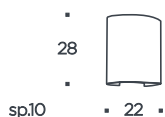

AURORA 28 PARETE/WALL

T3.086 EXTRACHIARO SATINATO/COOL WHITE