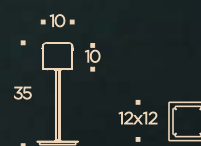

TREPETRE TAVOLO/TABLE

T4.004 EXTRACHIARO SATINATO/COOL WHITE

G9 1x40W
G9 1x33W ENERGY SAVING