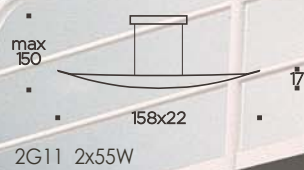

KA.NEW MAX SOSPENSIONE/HANGING

- T1.033 BIANCO/WHITE
- T1.034 NERO/BLACK
- T1.035 FOGLIA ORO/GOLD LEAF